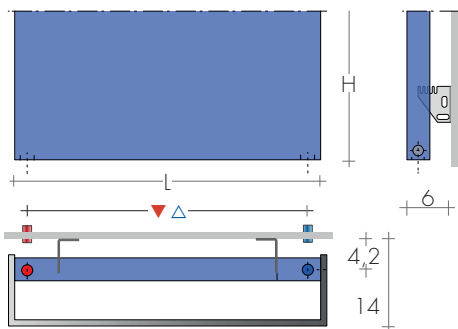

STANDARD PRODUCTION

White "sablé" paintwork - white EOS brackets
 Tolerance ± 3mm - Air vent ø1/8"

PRODUCTION ON REQUEST

Paintwork to BREM color list
 with colored brackets

+15/25%

STANDARD FITTING EG ø 1/2"

Fittings on request, page 287
 Electric version e.Platt, page 260

TAPPING CENTRES

Vertical fittings $\blacktriangle \nabla = L - 4$ cm

On request side fittings $\blacktriangle \nabla = H - 3,2$ cm
Art. AS