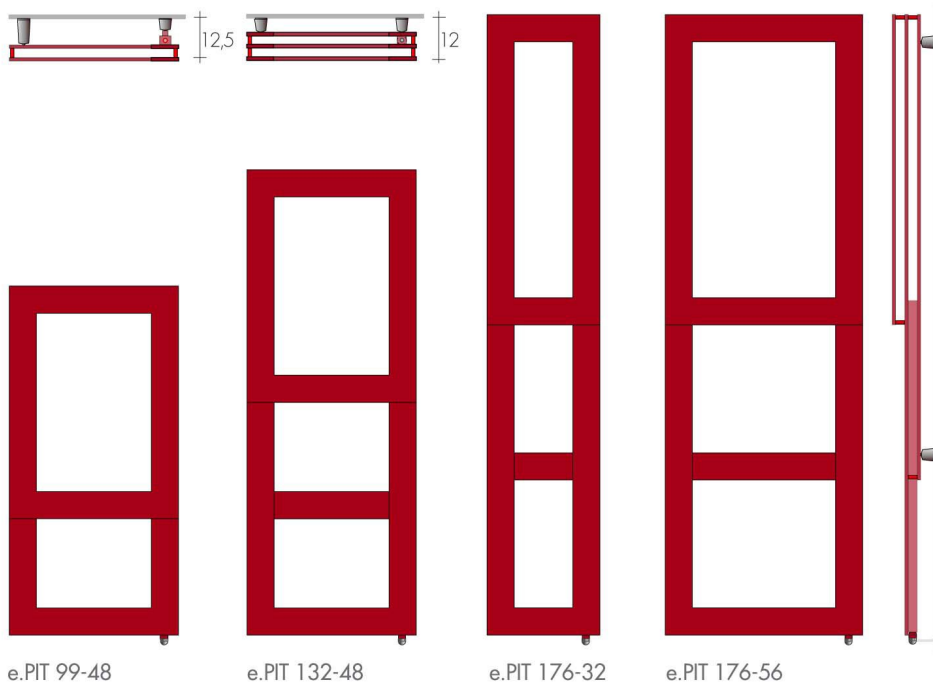

TECHNICAL DATA p. 46
 Other dimensions on request
 ELECTRIC KIT DATA p. 244

TOWEL RAILS	+	chosen KIT	=	ELECTRIC TOWEL RAILS
standard white sablé or paint to Brem color list with extra		KIT RE Electric Heating Element KIT TE Digital Thermostat KIT RI Radio frequency receiver (thermostat excluded)		white sablé or paint to Brem color list with chosen KIT

HEATING ELEMENT POSITION
 © Vertical Heating Element

KIT RE: Electric Heating Element Kit
 Filling with diathermic liquid
 Class II El. Heating Element with cable (150cm)
 Chrome plated plug and wall mounting brackets.

KIT TE: Digital Thermostat Kit
 Kit RE with digital thermostat:
 - white for white towel rails,
 - metal grey for coloured towel rails

KIT RI: Radio frequency box receiver Kit
 Kit RE with radio frequency box receiver (wall-mounted receiver with extra). Add the chosen radio thermostat (it can control up to 12 radiators)