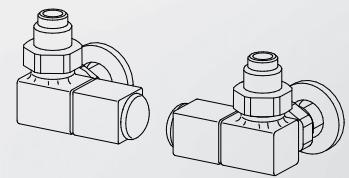

The effect of the quilting, arranged on a network of squares, is transferred to the metal surface of the Clak plate to evoke a fashion that has remained in the history of furniture.

Color recommended by the artist SB 0022 Sablé ruby red, sablé standard painting at the choice, without extra, other colors on request.

RECOMMENDED VALVES

CHROME PLATED VALVES KIT WITH:

- n°2 Valves with O-ring Tangs
- n°2 Fittings (multilayer ø16, copper ø12,14)
- n°2 Round washers

ANGLED QUADRA VALVES KIT
page 279 Art. KQS
extra for BREM color list

SIDE control TON VALVES KIT with
THERMOSTATIC head Art. KTL
SIDE control TON VALVES KIT
page 277 Art. KVL

REMOTE FITTINGS Art. REM
▲▽ L-5cm tapping centres

REMOTE VALVES ASSEMBLY KIT p. 281 with:
- n°2 Fittings (multilayer ø16, copper ø12,14)

REMOTE QUADRA VALVES ASSEMBLY KIT
Art. KQG

REMOTE TON VALVES ASSEMBLY KIT with
THERMOSTATIC head Art. KVGT

STANDARD FITTING
EG ø 1/2" ▲▽ L - 4 cm
Special fittings page 287

CAPITONNÉ 180-45

with remote valves