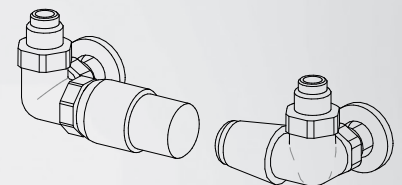

The effect of the quilting, arranged on a network of squares, is transferred to the metal surface of the Clak plate to evoke a fashion that has remained in the history of furniture.

Color recommended by the artist SB 0022 Sablé ruby red, sablé standard painting at the choice, without extra, other colors on request.

RECOMMENDED VALVES

CHROME PLATED VALVES KIT WITH:

- n°2 Valves with O-ring Tangs
- n°2 Fittings (multilayer ø16, copper ø12,14)
- n°2 Round washers

ANGLED QUADRA VALVES KIT
page 279 Art. KQS
extra for BREM color list

SIDE control TON VALVES KIT with
THERMOSTATIC head Art. KTL
SIDE control TON VALVES KIT
page 277 Art. KVL

REMOTE FITTINGS Art. REM
▲▽ L-5cm tapping centres

REMOTE VALVES ASSEMBLY KIT p. 281 with:
- n°2 Fittings (multilayer ø16, copper ø12,14)

REMOTE QUADRA VALVES ASSEMBLY KIT
Art. KQG

REMOTE TON VALVES ASSEMBLY KIT with
THERMOSTATIC head Art. KVGT

STANDARD FITTING
EG ø 1/2" ▲▽ L - 4 cm
Special fittings page 287

CAPITONNÉ 180-45

with remote valves